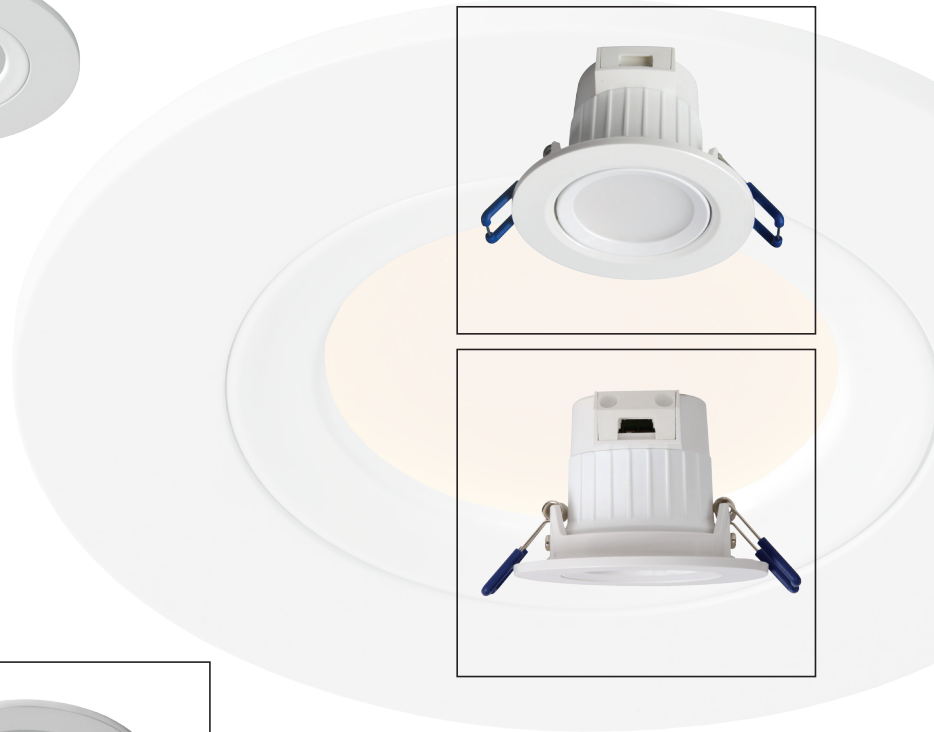

Spot **INKY-LED**
22971/06/99

- 1x6W/INTEGRATED ADAYO LED/2700K/345lm/incl.
- Ø: 8,6cm/H: 5,95cm
- Beam angle: 100°
- ⌀ 7cm
- White + Silver
- Aluminium & PC

Replaceable ring

Spot **INKY-LED** SET 3 pieces
22971/18/99

- 3x6W/INTEGRATED ADAYO LED/2700K/345lm/incl.
- Ø: 8,6cm/H: 5,95cm
- Beam angle: 100°
- ⌀ 7cm
- White + Silver
- Aluminium & PC

Replaceable ring